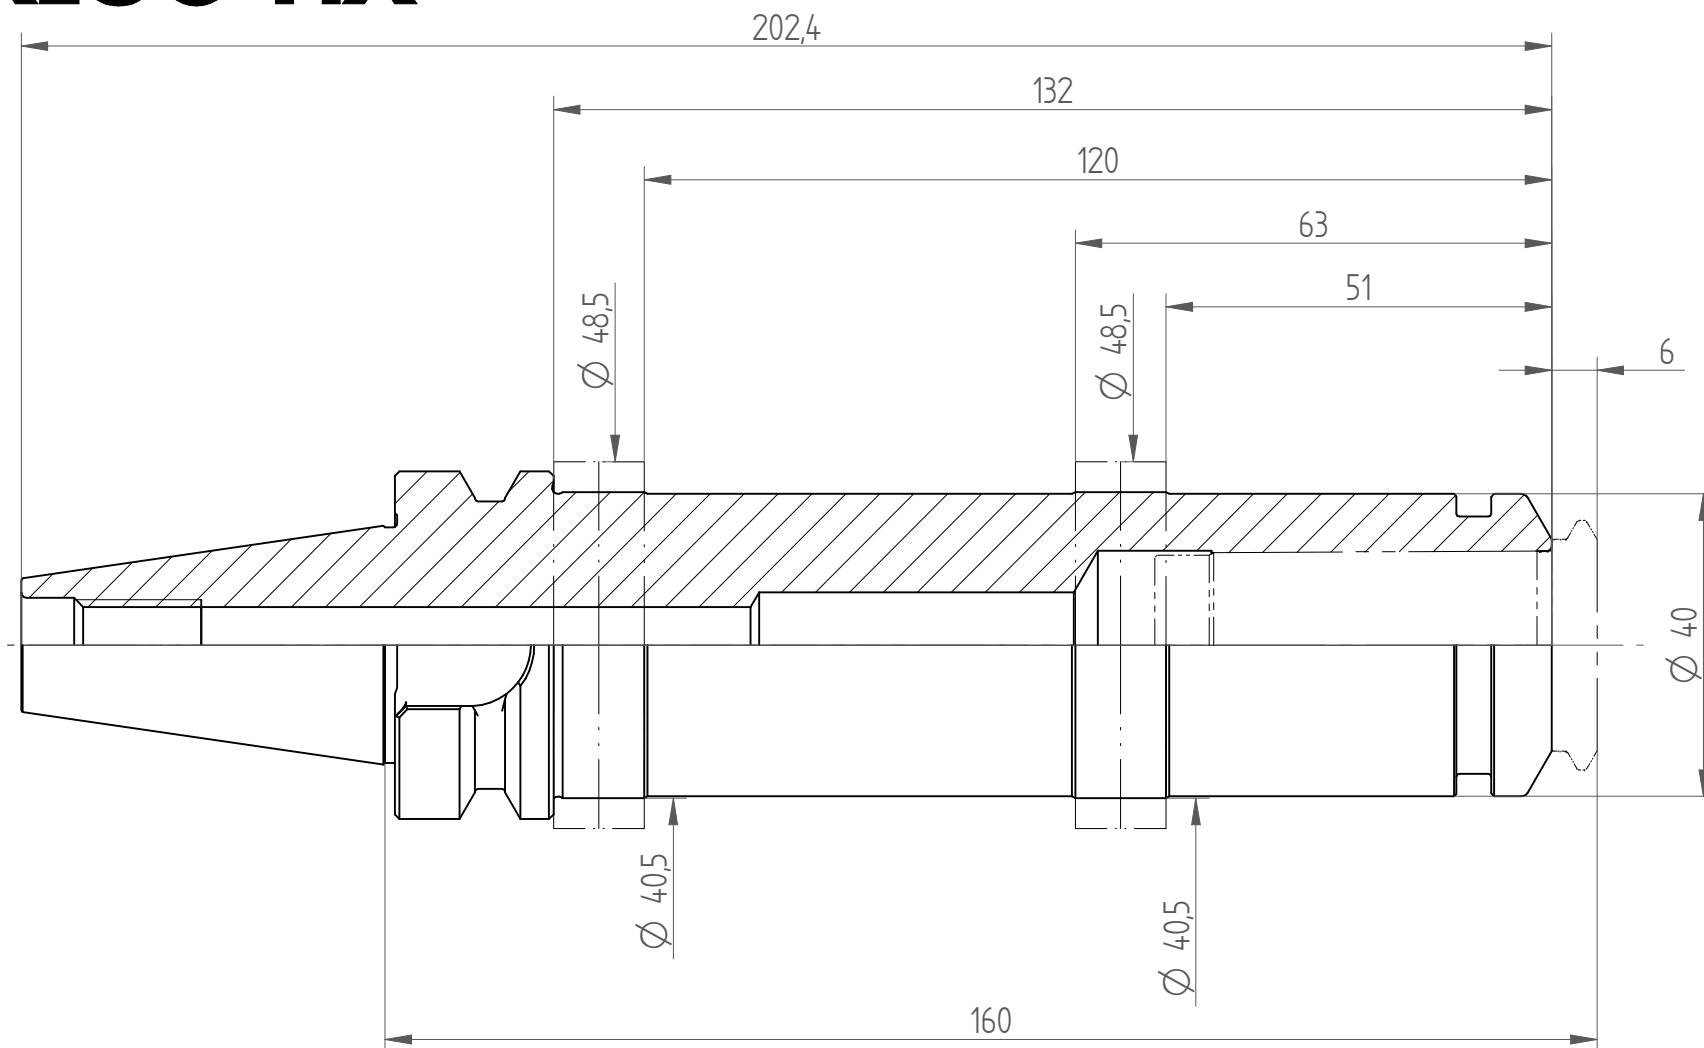

Swiss
Precision
Tools

REGO-FIX®

REGO-FIX AG
Obermattweg 60
4456 Tenniken / Switzerland

Phone +41 61 976 14 66
Fax +41 61 976 14 14
www.rego-fix.com

This is a non-controlled copy. All information given herein is subject to change without notice

The information given herein has been carefully checked and is believed to be correct. REGO-FIX, however, assumes no responsibility or liability for any errors, inaccuracies or omissions that may appear in this drawing

This document is subject to copyright laws. No part of this document may be reproduced or transmitted in any form or any means, electronic or mechanic, for any purpose, without the express written permission of REGO-FIX

Type : BT+30_PG25x160_H
Part No. : 413072586
Date : 10.11.2014
Scale : 1:1